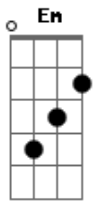

© ukulele-chords.com