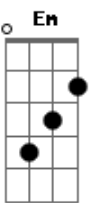

D
I've never seen a pot of gold
At the end of a rainbow
But I've got a promise I can hold
In the middle of the struggle **G**
G God if you said it You'll perform it **Em**
May not be how I want You to **A**
But here's what I'll do
[Refrão 1]

To the one I know is true **A**

You've always been true
[Refrão 2]

D
I'm gonna wait on You
Em
I'm gonna wait on You
Bm D A
I've tasted Your goodness
G
I'll trust in Your promise
Em D
I'm gonna wait on You **Em**
Bm D A
I've tasted Your goodness
G
I'll trust in Your promise
Em
I'm gonna wait on You

(**G A D**)
(**Em D A**)
(**G A D**)
(**Em D A**)

[Ponte]

G
Wait on the Lord
A
Wait on the Lord
D
He will renew your strength
Em D A
So wait I say

[Refrão 3]

D
I'm gonna wait on You
Em
I'm gonna wait on You
Bm D A
I've tasted Your goodness
G
I'll trust in Your promise
Em D
I'm gonna wait on You **Em**
Bm D A
I've tasted Your goodness
G
I'll trust in Your promise
Em
I'm gonna

[Ponte]

G
Wait on the Lord
A
Wait on the Lord
D
He will renew your strength
Em D A
So wait I say

© ukulele-chords.com

© ukulele-chords.com

© ukulele-chords.com

© ukulele-chords.com

© ukulele-chords.com