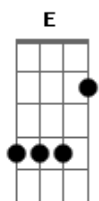

Eliane Elias - Light My Fire

Tom: A

Intro: Am7 Gbm Am7 Gbm G A D Bm G A D Bm G A E

Am7 Gbm Am7 Gbm G A D Bm G A D Bm G A E
You know that it would be untrue. You know that I would be a liar
Am7 Gbm Am7 Gbm If I was to say to you. Girl, we couldn't get much higher
G A D Bm G A D Bm Come on baby light my fire, come on baby light my fire
G A E Try to set the night on fire
Am7 Gbm Am7 The time to hesitate is through. There's no time to wallow in the mire
Am7 Gbm Am7 Darling we can only lose. And our love become a funeral pyre
G A D Bm G A D Bm Come on baby light my fire, come on baby light my fire
G A E

Try to set the night on fire

Interlude: (Am7 Gbm Am7 Gbm Am7 Gbm Am7 Gbm G A D Bm G A D Bm G A E)

Am7 Gbm Am7 You know that it would be untrue. You know that I would be a liar
Am7 Gbm Am7 If I was to say to you. Girl, we couldn't get much higher
G A D Bm G A D Bm Come on baby light my fire, come on baby light my fire
G A E Try to set the night on fire
Am7 Gbm Am7 The time to hesitate is through. There's no time to wallow in the mire
Am7 Gbm Am7 Darling we can only lose. And our love become a funeral pyre
Am7 Gbm Am7 You know that it would be untrue. You know that I would be a liar

Acordes

© ukulele-chords.com