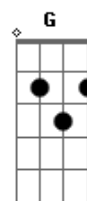

© ukulele-chords.com