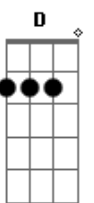

© ukulele-chords.com

© ukulele-chords.com

© ukulele-chords.com

© ukulele-chords.com

© ukulele-chords.com

D G
 My solitary queen
 C Am G
 Sometimes I believe, sometimes I am lost
 C Am
 You search for what is true
 G
 And hope for better news
 Am
 Cause when you look inside your heart
 C
 You find somethings you like
 G
 Ooh you find something?s for life
 Am
 You could be the one to love
 C D
 If you're true to what's inside
 G
 You're not alone
 Am
 The sky is full of stars
 C
 You have the things you need
 Am
 Just tell me where it hurts
 D G
 My solitary queen
 Am
 The wind's taking your cries
 C
 And find a lonely heart
 Am
 The life you've lived is gone
 D G
 Is time to say goodbye