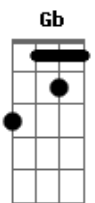

Elixir Inc - Solitary Queen

tom:
Gb (forma dos acordes no tom de G)
Afinação: Eb Ab Db Gb Bb Eb
Intro: C Am G

C Am
The traffic lights turn blue
G
And keep me through the night
C Am
The days of happiness can be found
G
From time to time

Am
Cause when you look inside my eyes
C
Your memories make you all cried
G
All over and over again
Am
A billion stars? wont buy my heart
C
Cause when is true the clock just stop
G
And bring all those feelings again
Am C G
Girl these whole waiting is driving me insane
Am C D
We've got to believe, it wont stay the same

G
You're not alone
Am
The sky is full of stars
C
You have the things you need
Am
Just tell me where it hurts

Acordes

© ukulele-chords.com