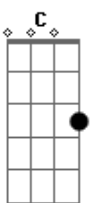

G
 You're not alone
 Am
 The sky is full of stars
 C
 You have the things you need
 Am
 Just tell me where it hurts

Acordes

© ukulele-chords.com

© ukulele-chords.com

© ukulele-chords.com

© ukulele-chords.com

© ukulele-chords.com

© ukulele-chords.com

© ukulele-chords.com

© ukulele-chords.com

© ukulele-chords.com

D G
 My solitary queen
 C Am G
 Sometimes I believe, sometimes I am lost
 C Am
 You search for what is true
 G
 And hope for better news
 Am
 Cause when you look inside your heart
 C
 You find somethings you like
 G
 Ooh you find something?s for life
 Am
 You could be the one to love
 C D
 If you're true to what's inside
 G
 You're not alone
 Am
 The sky is full of stars
 C
 You have the things you need
 Am
 Just tell me where it hurts
 D G
 My solitary queen
 Am
 The wind's taking your cries
 C
 And find a lonely heart
 Am
 The life you've lived is gone
 D G
 Is time to say goodbye