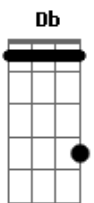

G
 You're not alone
 Am
 The sky is full of stars
 C
 You have the things you need
 Am
 Just tell me where it hurts

Acordes

© ukulele-chords.com

© ukulele-chords.com

© ukulele-chords.com

© ukulele-chords.com

© ukulele-chords.com

© ukulele-chords.com

© ukulele-chords.com

© ukulele-chords.com

© ukulele-chords.com

D G
 My solitary queen
 C Am G
 Sometimes I believe, sometimes I am lost
 C Am
 You search for what is true
 G
 And hope for better news
 Am
 Cause when you look inside your heart
 C
 You find somethings you like
 G
 Ooh you find something?s for life
 Am
 You could be the one to love
 C D
 If you're true to what's inside
 G
 You're not alone
 Am
 The sky is full of stars
 C
 You have the things you need
 Am
 Just tell me where it hurts
 D G
 My solitary queen
 Am
 The wind's taking your cries
 C
 And find a lonely heart
 Am
 The life you've lived is gone
 D G
 Is time to say goodbye