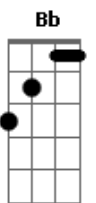

G
 You're not alone
 Am
 The sky is full of stars
 C
 You have the things you need
 Am
 Just tell me where it hurts

Acordes

© ukulele-chords.com

© ukulele-chords.com

© ukulele-chords.com

© ukulele-chords.com

© ukulele-chords.com

© ukulele-chords.com

© ukulele-chords.com

© ukulele-chords.com

© ukulele-chords.com

D G
 My solitary queen
 C Am G
 Sometimes I believe, sometimes I am lost
 C Am
 You search for what is true
 G
 And hope for better news
 Am
 Cause when you look inside your heart
 C
 You find somethings you like
 G
 Ooh you find something?s for life
 Am
 You could be the one to love
 C D
 If you're true to what's inside
 G
 You're not alone
 Am
 The sky is full of stars
 C
 You have the things you need
 Am
 Just tell me where it hurts
 D G
 My solitary queen
 Am
 The wind's taking your cries
 C
 And find a lonely heart
 Am
 The life you've lived is gone
 D G
 Is time to say goodbye