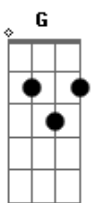

© ukulele-chords.com