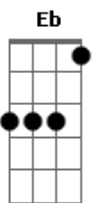

G
 You're not alone
 Am
 The sky is full of stars
 C
 You have the things you need
 Am
 Just tell me where it hurts

Acordes

© ukulele-chords.com

© ukulele-chords.com

© ukulele-chords.com

© ukulele-chords.com

© ukulele-chords.com

© ukulele-chords.com

© ukulele-chords.com

© ukulele-chords.com

© ukulele-chords.com

D G
 My solitary queen
 C Am G
 Sometimes I believe, sometimes I am lost
 C Am
 You search for what is true
 G
 And hope for better news
 Am
 Cause when you look inside your heart
 C
 You find somethings you like
 G
 Ooh you find something?s for life
 Am
 You could be the one to love
 C D
 If you're true to what's inside
 G
 You're not alone
 Am
 The sky is full of stars
 C
 You have the things you need
 Am
 Just tell me where it hurts
 D G
 My solitary queen
 Am
 The wind's taking your cries
 C
 And find a lonely heart
 Am
 The life you've lived is gone
 D G
 Is time to say goodbye