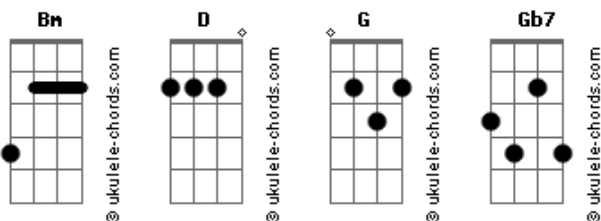

Ella Boh - Babydoll

tom:
Bm

You're so
D You're so fuckin real to me
Gb7 I wanna let this energy
Bm Free fall
D Right into eternity
G Tell me what you want n baby I'll be
Bm Anything you want
D You've been wrapped up in my dreams, like
G Fingers through your hair
Gb7 I've been in between your teeth, I'm
Bm So close
D To makin you my everything
G And it's rly scaring me

Babydoll
Bm Maybe I'll let you have me
D I'ma fall hard n fast
G Could you catch me?
Gb7

Babydoll
Bm Babydoll
D Maybe I'll
G Maybe I'll
Gb7

Babydoll
Bm Maybe you're aphrodite
D I'ma fall hard n fast
G I'm your ares
Gb7

Babydoll
Bm Babydoll
D Maybe I'll

Acordes

G Gb7
Maybe I'll
Bm So sick
D Broken record in my head
G G
I want you to let me in
Bm D
Cryptic
G
Cause you know I'm cravin it
Gb7
Tell me what you want n baby I'm in
Bm Anything you want
D You've been wrapped up in my dreams, like
G Fingers through your hair
Gb7 I've been in between your teeth, I'm
Bm Captive
D But I'm kinda loving it
G I'm loving it