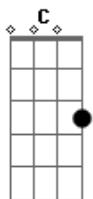

Elliot James Reay - In Dreams

tom:

C

A candy-colored clown they call the sandman
 Dm G
 Tiptoes to my room every night
 C Am
 Just to sprinkle stardust and to whisper
 F G7 C
 Go to sleep, everything is all right

C
 I close my eyes
 Dm
 Then I drift away
 G7
 Into the magic night
 C
 I softly say

C
 A silent prayer
 Dm
 Like dreamers do
 G7
 Then I fall asleep to dream
 C
 My dreams of you

Acordes

© ukulele-chords.com