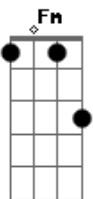

Elliot James Reay - In Dreams

tom:

C

A candy-colored clown they call the sandman
 Dm G
 Tiptoes to my room every night
 C Am
 Just to sprinkle stardust and to whisper
 F G7 C
 Go to sleep, everything is all right

C
 I close my eyes
 Dm
 Then I drift away
 G7
 Into the magic night
 C
 I softly say

C
 A silent prayer
 Dm
 Like dreamers do
 G7
 Then I fall asleep to dream
 C
 My dreams of you

Acordes

© ukulele-chords.com

© ukulele-chords.com

© ukulele-chords.com

© ukulele-chords.com

© ukulele-chords.com

© ukulele-chords.com

© ukulele-chords.com

© ukulele-chords.com

C G7
 In dreams I walk with you
 F G7 C
 In dreams I talk to you
 C
 In dreams you're mine
 D7
 All of the time, we're
 C Dm G C Dm G7
 Together in dreams, in dreams