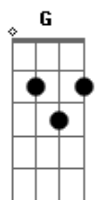

© ukulele-chords.com