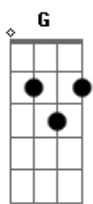

Chords

G 320003
Em 022000
C x32010
D xx0232
E 022100

Intro:
I'm

Verse 1: /-Strum-\
G Em C D
waiting_____ for a train_____the subway that
only
goes_____ one way_____the stupid
thing... etc

G Em
I'm waiting for the train
C D
The subway that only
G Em
Goes one way
C D C E
The stupid thing that'll come to pull us apart
C D G
And make everybody late

Intro:

I'll just put the chords.

Vs.1

F Dm
I'm waiting for the train
Bb C
The subway that only
F Dm
Goes one way

Br.1

Bb C Bb Dm
The stupid thing that'll come to pull us apart
Bb C F
And make everybody late

Br.3

Bb C Bb Dm
Oh we're so very precious you and I
Bb C Bb Dm
And everything that you do makes me want to die
Bb C Dm F Bb Dm
Oh I just told the biggest lie
Bb C Dm F Bb Dm
I just told the biggest lie
Bb C Dm F Bb Dm
The biggest lie

Bb C F
SOL0:over verse and bridge chords
F Dm Bb C

F

Dm

Bb C

Bb

Dm Bb C

That's it. BACK

Acordes