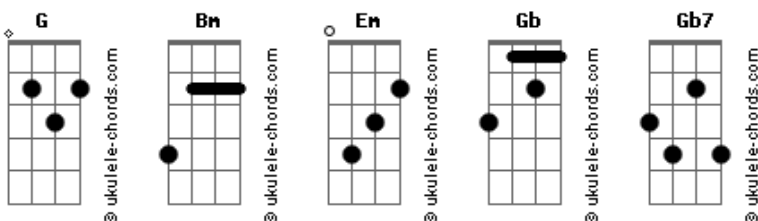

ellise - Nightmares

tom:
G
[Primeira Parte]

Bm Em
Sinking, so sick of thinking
G
Of all the things you need from me
Gb
Who you think that I should be?
Bm Em
Itching to feel you with me
G
But I can do that to myself
Gb
Touch so soft but words that kill

[Refrão]

Gb Bm
So now I see you in my nightmares
(Or not at all)
Gb7 Bm
All by myself, drowning in my tears
(It's just the cost)
Gb7 Bm
Of keeping you alive inside my brain
I know it's strange
G Gb
I'm dealing with the pain
Em Gb
I'm having nightmares, nightmares
And you're to blame

[Segunda Parte]

Bm Gb
Crawling, I know you're calling
Em
Your number on my shattered screen
Gb
Type your name, my fingers bleed

[Pré-Refrão 2]

Acordes

Bm Gb
I wanna look past it, developed a habit
Em
Cause I'm made out of glass and
Gb
Got wounds you just can't fix
Bm Gb
The lies you've told me have damaged my heart