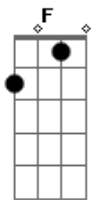

© ukulele-chords.com