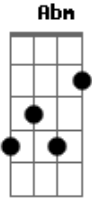

© ukulele-chords.com