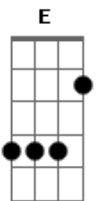

Elvis Presley - Aint Nuthin Bu A Hound Dawg

Tom: **D**

and this is the solo; its the best solo i know!

so, this is the ultimate song! this is me and myself only who have tabbed it! i am secretly jimi hendrix, but dont tell anyone, so this cant be a wrong tab! i know its hard but... so?! just practice!
Intro:

AND THATS IT!! YOU CAN IT NOW! GO THROW A CONCERT AND PLAY THIS 14 TIMES IN A ROUG!!
YEAH!! YOURE THE KING!! MEN IS KING!! LICK BOY-BUTT!! MEN & GA... OOPS.. GOT A LITTLE CARRIED AWAY THERE...

they said you where a sad gas, but thas was mast a lie they said you where a sad gas, but thas was mast a lie you never go to heaven, and you aint no fast dinner

SO ANYWAY, THE SONG IS COOL AND THE TAB IS RIGHT SO NO COMPLAINS!! THEN ILL HAUNT YOU DOWN AND KILL YOU SLOWLY!!

HERE COMES THE HARD PART!!!!!!!!!!!!!!

Acordes

© ukulele-chords.com

© ukulele-chords.com

© ukulele-chords.com