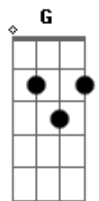

Elvis Presley - Aint Nuthin Bu A Hound Dawg

Tom: **D**

and this is the solo; its the best solo i know!

so, this is the ultimate song! this is me and myself only who have tabbed it! i am secretly jimi hendrix, but dont tell anyone, so this cant be a wrong tab! i know its hard but... so?! just practice!
Intro:

AND THATS IT!! YOU CAN IT NOW! GO THROW A CONCERT AND PLAY THIS 14 TIMES IN A ROUG!!
YEAH!! YOURE THE KING!! MEN IS KING!! LICK BOY-BUTT!! MEN & GA... OOPS.. GOT A LITTLE CARRIED AWAY THERE...

they said you where a sad gas, but thas was mast a lie they said you where a sad gas, but thas was mast a lie you never go to heaven, and you aint no fast dinner

SO ANYWAY, THE SONG IS COOL AND THE TAB IS RIGHT SO NO COMPLAINS!! THEN ILL HAUNT YOU DOWN AND KILL YOU SLOWLY!!

HERE COMES THE HARD PART!!!!!!!!!!!!!!

Acordes

© ukulele-chords.com

© ukulele-chords.com

© ukulele-chords.com