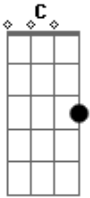

Elvis Presley - Devil In Disguise Solo

Tom: **C**

Tabbed by: J0hkonut
Email:
Tuning: Standard

my interpretation of the solo...

Listen for the strumming patterns for these chords...

Bb   **C**   **F**

/ slide up
h hammer-on

=====

Acordes

© ukulele-chords.com