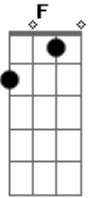

© ukulele-chords.com