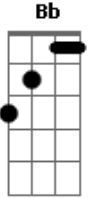

© ukulele-chords.com