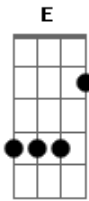

A7 D
And in my arms together we'll make sweet love tonight

Dm A E
Down life's golden road and you'll always know

A

I love you ... girl of mine

A E
Sometimes I know I hurt you when things ain't goin' right

A7 D D D
One sunny smile and all the clouds just roll away

Dm A E
Eyes deep as the sea seem to say to me

Our love will always be

E7 A A7M
So girl of mine turn out the light

A7 D
And in my arms together we'll make sweet love tonight

Dm A E
Down life's golden road and you'll always know

A
I love you ... girl of mine

Acordes

© ukulele-chords.com

© ukulele-chords.com

© ukulele-chords.com

© ukulele-chords.com

© ukulele-chords.com