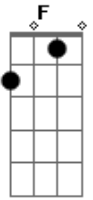

Elvis Presley - It's Still Here

Tom: F
Intro: F

F F7
The day you said we'd never part
Bb Bbm
You turned around and broke my heart
F Bb F Bb C F (Riff)
You had the nerve to tell me I would soon forget
F F7
Now you've been gone away one year
Bb Bbm
And I have not forgotten dear
F Bb F
The love I had for you so long
Bb C F
Is still here
F F7
It's here still here
F F7
Because my heart cannot believe
F Bb C F (Riff)
We're really through
F F7

And though you said we'd never part
Bb Bbm
You turned around and broke my heart
F Bb F
The love I had for you so long
Bb C F (Riff)
Is still here
F F7
It's here still here
F F7
Because my heart cannot believe
F Bb C
We're really through
F F7
Now you've been gone away one year
Bb Bbm
And I have not forgotten dear
F Bb F
The love I had for you so long
Bb C F
Is still here
Intro:
Riff:

Acordes

© ukulele-chords.com