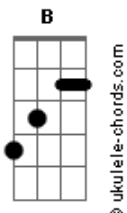

Elvis Presley - Mr Songman

tom:

Intro: E A B E ^{Dbm}

[Refrão]

B E B E7 A
Here's another dime for you, Mr. Songman

B A
Sing the loneliness of broken dreams away

E
If you can

B E B E7 A
Yes, it's only me and you, Mr. Songman

E A B
Take away the night, sing away my hurt

E
Mr. Songman

[Verso 1]

E E E7
In your ivory covered palace, safe behind your

A
Walls of glass

E Gb
You keep staring back at me like a memory from

B
The past

E E
Won't you sing me away to a summer night

E7 A

Acordes

Let me hold her in my arms again

Am E B
I know memory's not re-living, but at least

E
It's not the end

[Refrão]

B E B E7 A
So, here's another dime for you, Mr. Songman

B A
Sing the loneliness of broken dreams away