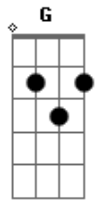

© ukulele-chords.com