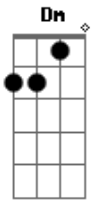

© ukulele-chords.com