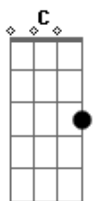

Elvis Presley - Teddy Bear

Tom: C

intru=(C F C)

C
 Baby let me be,
 F C
 your lovin' Teddy Bear
 F
 Put a chain around my neck,
 F C
 and lead me anywhere
 G7
 Oh let me be
 [NC] C
 Your teddy bear.

F G7
 I don't wanna be a tiger
 F G7
 Cause tigers play too rough

F G7
 I don't wanna be a lion
 F G7
 'Cause lions ain't the kind
 C
 you love enough.
 [NC] C
 Just wanna be, your Teddy Bear
 F
 Put a chain around my neck
 F C
 and lead me anywhere
 G7
 Oh let me be
 C
 Your teddy bear.

Baby let me be, around you every night
 Run your fingers through my hair,
 And cuddle me real tight.

Acordes

© ukulele-chords.com

© ukulele-chords.com

© ukulele-chords.com