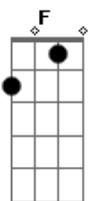

© ukulele-chords.com