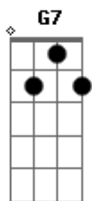

Elvis Presley - Teddy Bear

Tom: C

intru=(C F C)

C
 Baby let me be,
 F C
 your lovin' Teddy Bear
 F
 Put a chain around my neck,
 F C
 and lead me anywhere
 G7
 Oh let me be
 [NC] C
 Your teddy bear.

F G7
 I don't wanna be a tiger
 F G7
 Cause tigers play too rough

F G7
 I don't wanna be a lion
 F G7
 'Cause lions ain't the kind
 C
 you love enough.
 [NC] C
 Just wanna be, your Teddy Bear
 F
 Put a chain around my neck
 F C
 and lead me anywhere
 G7
 Oh let me be
 C
 Your teddy bear.

Baby let me be, around you every night
 Run your fingers through my hair,
 And cuddle me real tight.

Acordes

© ukulele-chords.com

© ukulele-chords.com

© ukulele-chords.com