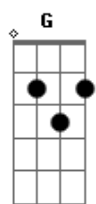

Elvis Presley - The Impossible Dream

Tom: C

To (C7M) dream (C) the impossible (C7M) dream,
(C) To (F2) fight (F) the unbeatable (F2) foe. (F)
To (Em) bear with unbearable (F) sorrow,
To (Dm) run where the brave dare not (G7) go.

To (C7M) right (C) the unrightable (C7M) wrong,
(C) To (F2) love (F) pure and chaste from (F2) afar,
(F) To (Em) try when your arms are too (F) weary,
To (Dm) reach the unreachable (G) star.

(G7) This is my (C) quest, to follow that (Am) star,

No matter how (Em) hopeless no matter how (F) far.
To fight for the (Am) right without question or (A) pause.
To be willing to (C) march into hell for a (Am) heavenly (Bb)
) cause.

And I (Dm) know if I'll only be (Bb) true to this glorious
(E) quest,
That my (F) heart will be peaceful and calm (Dm) when I'm
laid to my (Em) rest.

And the (C7M) world (C) will be better for (C7M) this, (C)
(C) That one (F2) man (F) scorned and covered with (F2)
scars,

(F) Still (Em) strove with his last ounce of (F) courage,
To (C) reach (Dm) the unreachable (C) star.

Acordes

© ukulele-chords.com