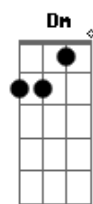

© ukulele-chords.com