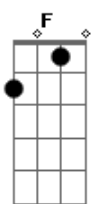

© ukulele-chords.com