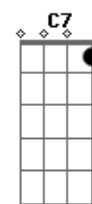

© ukulele-chords.com