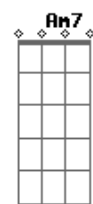

© ukulele-chords.com