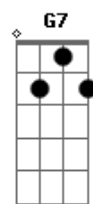

© ukulele-chords.com