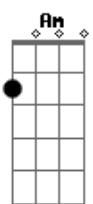

© ukulele-chords.com