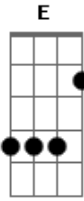

Eric Clapton - Crossroads

Tom: A

A
 I went down to the crossroads, fell down on my knees.
 D7
 Down to the crossroads, fell down on my knees.
 E D7 A E
 I said I'm Beggin' for mercy, baby if you please.

A
 I went down to the crossroads, tried to flag a ride.
 D7
 Down to the crossroads, tried to flag a ride.
 E D7 A E

Nobody seemed to know me, everybody passed right by.

A
 Well I'm goin' down to Rosedale, take my rider by my side.
 D7
 Goin' down to Rosedale, take my rider by my side.
 E D7 A E
 We can steal by that house baby, on the riverside.

A
 Run you can run, tell my friends I'll be 'round.
 D7
 Run you can run, tell my friends I'll be 'round.
 E D7 A
 I'm standin' at the crossroads, I think I'm sinkin' down.

Acordes

© ukulele-chords.com

© ukulele-chords.com