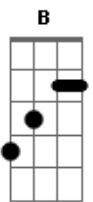

Eric Clapton - Layla

Tom: A

Riff Intro: (2x)

Riff 1: (3x)

Riff 2: (1x)

Db What will you do when you get lonely Ab
 Db C D E No one waitin' by your side?
 Gb B E A You've been running hiding much too long
 Gb B E You know, it's just your foolish pride.

Refrão:

Riff 1
 Lay.....la got me on my knees
 Riff 1
 Layla begging darling please
 Riff 1 Riff 2
 Layla darling won't you ease my worried mind?

Db Ab
 Db C D E Tried to give you consolation
 Gb B E A Your old man won't let you down
 Gb B E Like a fool I fell in love with you
 Gb B E Turned my whole world upside down

© ukulele-chords.com

Refrão:

Riff 1
 Lay.....la got me on my knees
 Riff 1
 Layla begging darling please
 Riff 1 Riff 2
 Layla darling won't you ease my worried mind?

Db Ab
 Db C D E Make the best of the situation
 Gb B E A Before I finally go insane
 Gb B E A Please don't say we'll never find a way
 Gb B E Tell me all my love's in vain