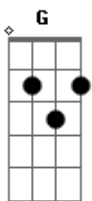

Eric Clapton - Sunshine of your love

tom:

Intro: D C D A G
 F D F D
 D C D A G
 F D F D
 D C D A G
 F D F D
 D C D A G
 F D F D

Opcion 1

Opcion 2

[Primeira Parte]

I'ts getting near dawn
 When lights close their tired eyes
 I'll soon be with you my love
 To give you my dawn surprise
 I'll be with you darling soon
 I'll be with you when the stars start falling

(D D C D A)
 (G F D F D)
 (D D C D A)
 (G F D F D)

[Refrão]

I've been waiting so long
 To be where I'm going
 In the sunshine of your love

(D D C D A)
 (G F D F D)

[Segunda Parte]

I'm with you my love
 The light's shining through on you

Acordes

© ukulele-chords.com

© ukulele-chords.com

© ukulele-chords.com

© ukulele-chords.com

© ukulele-chords.com

I'm with you my love
 It's the morning and just we two
 I'll stay with you darling now
 I'll stay with you till my seas are dried up

(D D C D A)
 (G F D F D)
 (D D C D A)
 (G F D F D)

[Refrão]

I've been waiting so long
 To be where I'm going
 In the sunshine of your love

(D D C D A)
 (G F D F D)
 (D D C D A)
 (G F D F D)

[Terceira Parte]