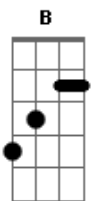

Eric Clapton - This Has Gotta Stop

tom:

Intro: A

[Refrão]

Gbm
This has gotta stop
E
Enough is enough
D Dbm Bm
I can't take this BS any longer
Gbm
It's gone far enough
E
If you wanna claim my soul
Bm D A
You'll have to come and break down this door

[Primeira Parte]

Gbm E
I knew that something was going on wrong
A D
When you started laying down the law
Gbm
I can't move my hands
E
I break out in sweat
A
I wanna cry
B
Can't take it anymore

[Refrão]

Gbm
This has gotta stop
E
Enough is enough
D Dbm Bm
I can't take this BS any longer
Gbm
It's gone far enough
E
If you wanna claim my soul
Bm D A
You'll have to come and break down this door

[Segunda Parte]

Gbm
I've been around
E
Long long time
A
Seen it all
D
And I'm used to being free
Gbm

Acordes

© ukulele-chords.com

© ukulele-chords.com

© ukulele-chords.com

© ukulele-chords.com

© ukulele-chords.com

© ukulele-chords.com

© ukulele-chords.com

I know who I am
E
Try to do what's right
A B
So lock me up and throw away the key

[Refrão]

Gbm
This has gotta stop
E
Enough is enough
D Dbm Bm
I can't take this BS any longer
Gbm
It's gone far enough
E
If you wanna claim my soul
Bm D A
You'll have to come and break down this door