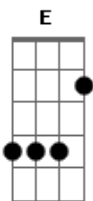

Eric Clapton - This Has Gotta Stop

tom:

Intro: A

[Refrão]

Gbm
This has gotta stop
E
Enough is enough
D Dbm Bm
I can't take this BS any longer
Gbm
It's gone far enough
E
If you wanna claim my soul
Bm D A
You'll have to come and break down this door

[Primeira Parte]

Gbm E
I knew that something was going on wrong
A D
When you started laying down the law
Gbm
I can't move my hands
E
I break out in sweat
A
I wanna cry
B
Can't take it anymore

[Refrão]

Gbm
This has gotta stop
E
Enough is enough
D Dbm Bm
I can't take this BS any longer
Gbm
It's gone far enough
E
If you wanna claim my soul
Bm D A
You'll have to come and break down this door

[Segunda Parte]

Gbm
I've been around
E
Long long time
A
Seen it all
D
And I'm used to being free
Gbm

Acordes

© ukulele-chords.com

© ukulele-chords.com

© ukulele-chords.com

© ukulele-chords.com

© ukulele-chords.com

© ukulele-chords.com

© ukulele-chords.com

I know who I am
E
Try to do what's right
A B
So lock me up and throw away the key

[Refrão]

Gbm
This has gotta stop
E
Enough is enough
D Dbm Bm
I can't take this BS any longer
Gbm
It's gone far enough
E
If you wanna claim my soul
Bm D A
You'll have to come and break down this door