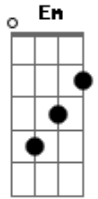

Esteban - Malaguena Rumba Intro

Tom: F

NOTE: after each string you pick it must be followed by open plucking 1st string

{ Em } { Am } {last 2 notes are back in Em }

just something fun to play and girls seem to dig it so its all good!!
 very easy more of a spanish guitar song, sounds awesome on steelstring ac. but just as good on electric too so jam out.

(its the song they play in desperado with Antonio banderas< also the opening song for new movie 'carlito's way, rise to power, which in that version they have each string cool)

Acordes

© ukulele-chords.com