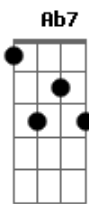

Euri Meira - My Neiborhood

tom:
E

Intro: E

E Ab7
You see the lights
E7 A7M
You see the stars
Gbm B7
Far from us
E B7
High above
E Ab7
The same old day
E7 A7M
The same old talk
Gbm B7
How to live
E B7
How to walk
E Ab7
The beatean old ground
E7 A7M
New things to do
Gbm B7
Digital life
E B7

Some fake news
E Ab7
Along the way
E7 A7M
You better anticipate
Gbm B7
The bad and the good
E
What is the truth

E7 A
That come with us
Am E
It feels good
E7 A
What I can call
Am E
My neiborhood
E7 A
When I was young
Am E
When you were too
E7 A
The world was big
Am E
So me and you

Acordes

© ukulele-chords.com

© ukulele-chords.com

© ukulele-chords.com

© ukulele-chords.com

© ukulele-chords.com

© ukulele-chords.com

© ukulele-chords.com

© ukulele-chords.com