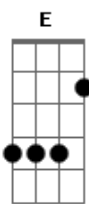

© ukulele-chords.com