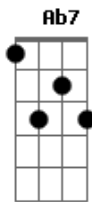

Euri Meira - My Neiborhood

tom:
E

Intro: E

E Ab7
You see the lights
E7 A
You see the stars
Gbm B7
Far from us
E B7
High above
E Ab7
The same old day
E7 A
The same old talk
Gbm B7
How to live
E B7
How to walk
E Ab7
The beatean old ground
E7 A
New things to do
Gbm B7
Digital life
E B7

Some fake news
E Ab7
Along the way
E7 A
You better anticipate
Gbm B7
The bad and the good
E
What is the truth

E7 A
That come with us
Am E
It feels good
E7 A
What I can call
Am E
My neiborhood
E7 A
When I was young
Am E
When you were too
E7 A
The world was big
Am E
So me and you

Acordes

© ukulele-chords.com

© ukulele-chords.com

© ukulele-chords.com

© ukulele-chords.com

© ukulele-chords.com

© ukulele-chords.com

© ukulele-chords.com