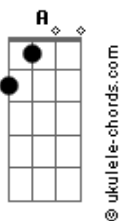

Fastball - Out Of My Head

tom:

E

I arranged the organ intro for guitar; it sounds pretty good with overdrive. The solo is a clean electric. Of course I didn't even attempt to show the rhythms, so you'll have to listen to the CD for that.
Intro:

Verse

Sometimes I feel
Like I am drunk behind the wheel
The wheel of possibility
However it may roll
Give it a spin
See if you can somehow factor in
You know there's always more than one way
To say exactly what you mean to say

Chorus

Was I out of my head? Was I out of my mind?
How could I have ever been so blind?
I was waiting for an indication
It was hard to find

Acordes

Don't matter what I say only what I do
I never mean to do bad things to you
So quiet but I finally woke up
If your sad then it's time you spoke up too
Solo

Chorus x 2

Stuff you should know:
p=pull off
h=hammer on
b=bend
r=release
/=slide up
\=slide down

here are the chords:

E 022100
Dbm 446654
B xx4442
E7 020100
A x02220
Gb xx4322

The piano chords on the CD are higher than these so you can play em higher on guitar if you want, but imo high guitar chords sound funny
Anyhow, if you come up with some variations that sound better with the CD, send 'em on over.