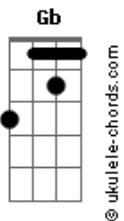

Fastball - Out Of My Head

tom:

E

I arranged the organ intro for guitar; it sounds pretty good with overdrive. The solo is a clean electric. Of course I didn't even attempt to show the rhythms, so you'll have to listen to the CD for that.
Intro:

Verse

Sometimes I feel
Like I am drunk behind the wheel
The wheel of possibility
However it may roll
Give it a spin
See if you can somehow factor in
You know there's always more than one way
To say exactly what you mean to say

Chorus

Was I out of my head? Was I out of my mind?
How could I have ever been so blind?
I was waiting for an indication
It was hard to find

Acordes

Don't matter what I say only what I do
I never mean to do bad things to you
So quiet but I finally woke up
If your sad then it's time you spoke up too
Solo

Chorus x 2

Stuff you should know:
p=pull off
h=hammer on
b=bend
r=release
/=slide up
\=slide down

here are the chords:

E 022100
Dbm 446654
B xx4442
E7 020100
A x02220
Gb xx4322

The piano chords on the CD are higher than these so you can play em higher on guitar if you want, but imo high guitar chords sound funny
Anyhow, if you come up with some variations that sound better with the CD, send 'em on over.