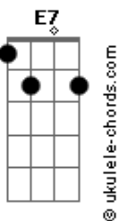

Fastball - Out Of My Head

tom:

E

I arranged the organ intro for guitar; it sounds pretty good with overdrive. The solo is a clean electric. Of course I didn't even attempt to show the rhythms, so you'll have to listen to the CD for that.
Intro:

Verse

Sometimes I feel
Like I am drunk behind the wheel
The wheel of possibility
However it may roll
Give it a spin
See if you can somehow factor in
You know there's always more than one way
To say exactly what you mean to say

Chorus

Was I out of my head? Was I out of my mind?
How could I have ever been so blind?
I was waiting for an indication
It was hard to find

Acordes

Don't matter what I say only what I do
I never mean to do bad things to you
So quiet but I finally woke up
If your sad then it's time you spoke up too
Solo

Chorus x 2

Stuff you should know:
p=pull off
h=hammer on
b=bend
r=release
/=slide up
\=slide down

here are the chords:

E 022100
Dbm 446654
B xx4442
E7 020100
A x02220
Gb xx4322

The piano chords on the CD are higher than these so you can play em higher on guitar if you want, but imo high guitar chords sound funny
Anyhow, if you come up with some variations that sound better with the CD, send 'em on over.