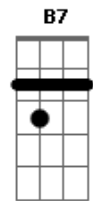

© ukulele-chords.com