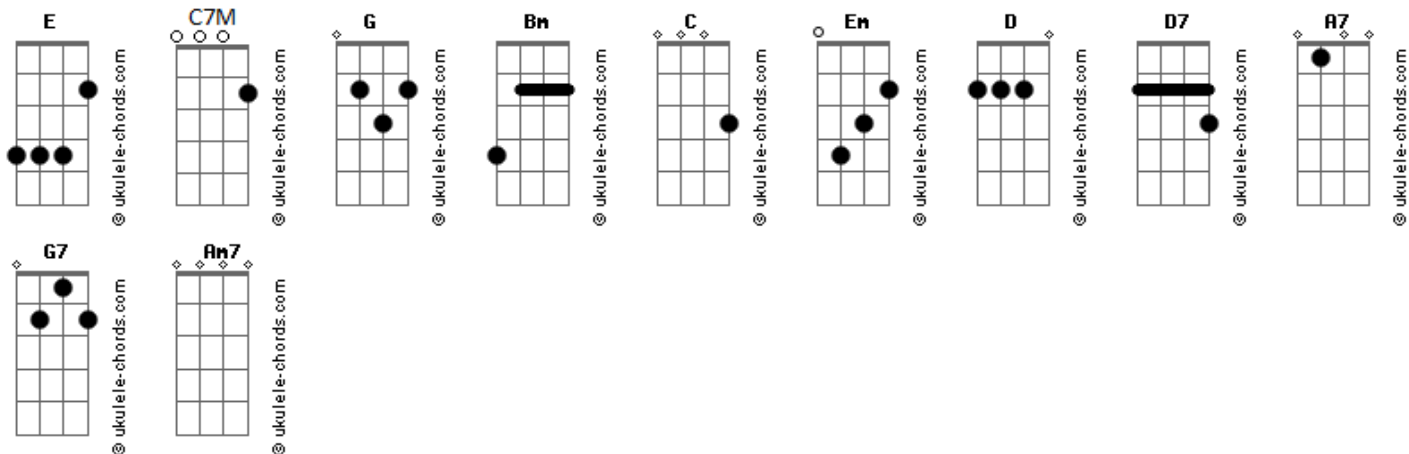

Feist - Let It Die

tom:
 G
 Let it die and get out of my mind
 Bm C Em
 We don't see eye to eye
 Em D D7
 Or hear ear to ear
 G
 Don't you wish
 G C
 That we could forget that kiss
 Em A7
 And see this for what it is
 A7 D
 That we're not in love
 Em G G7 C7M
 The saddest part of a broken heart
 Em Bm G C
 Isn't the ending so much as the start
 (C Am7)

G Bm
 It was hard to tell just how I felt

Acordes

Bm C Em
 To not recognize myself
 Em D D D7
 I started to fade (away,away,away)
 G G7 C Em
 And after all, it won't take long to fall (in love)
 A7
 Now I know what I don't want
 A7 D
 I learned that with you
 Em G G7 C7M
 The saddest part of a broken heart
 E Bm G C
 Isn't the ending so much as the start
 Em G G7 C7M
 The tragedy starts from the very first spark
 Em Bm G C
 Losing your mind for the sake of your heart
 Em G G7 C7M
 The saddest part of a broken heart
 Em Bm G C
 Isn't the ending so much as the start
 [Final] Am7 G