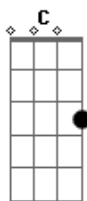

V.I.P., 'cause you know I gotta shine.

I?m Fergie Ferg, and me love you long time

All my girls get down on the floor,

Back to back, drop it down real low.

I?m such a lady, but I?m dancing like a ho,

'Cause you know I don?t give a fuck, so here we go!

[Chorus]

How come everytime you come around,

My London, London bridge, wanna go down like,

London, London, London, wanna go down like,

London, London, London, we goin? down like?

How come everytime you come around,

My London, London bridge, wanna go down like,

London, London, London, wanna go down like,

London, London, London, we goin? down like?

My London, London bridge, wanna go down like,
London, London, London, wanna go down like,
London, London, London, we goin? down like?

[Verse 2] Am , D Tunning like the first verse

Chorus 2 :same as chorus 1 EXACTLY
Am , C , G , F , Am , D

Bridge :

Aah, da, da, da, da, do, do, do, do

Me like a bullet type, you know they comin' right

Aah, da, da, da, da, do, do, do, do

Me like a bullet type you know they comin' right

Fergie lve em' long time

Repeat Verse 1 :

When I come to the club, step aside.

Pop the seats, don?t be hatin' me in the line.

V.I.P., 'cause you know I gotta shine.

I?m Fergie Ferg,give me love you long time

All my girls get down on the floor,

Back to back, drop it down real low.

I?m such a lady, but I?m dancing like a ho,

'Cause you know I don?t give a fuck, so here we go!

Chorus Again

Outro : Am , D (Fade with time)

Enjoy Bitche :D hehe

Acordes