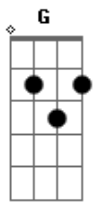

Fernando e Sorocaba - Country Roads

Tom: G

G D
Country Roads, take me home
Em C
To the place I belong
G
West Virginia
D C
Mountain mamma, oh take me home
G
Country roads

G Em
Almost heaven, West Virginia
D C G
Blue Ridge Mountains, Shanandoa River
G Em
Life is old there, older than the trees
D C G
Younger than the mountains, blowing like a breeze

G D
Country Roads, take me home
Em C
To the place I belong
G
West Virginia
D C
Mountain mamma, oh take me home
G
Country roads

(G D Em C G D Cm G)

G
Rollin' down a backwoods
D
Tennessee by way
Em C
One arm on the wheel
G D
Holding my lover with the other
Em C
A Sweet, soft southern thrill
Em

Worked hard all week
D
Got a little jingle
Em C
On a Tennessee Saturday night
G
Couldn't feel better
D Cm G
I'm together with my Dixieland Delight
D
Spend my dollar
Em C
Parkin' a holler neath the mountain moonlight
Em
Hold her up tight
D
Make a little lovin'
Em C
A little turtle-dovin' on a Mason-Dixon night
Em C
Fits my life, oh so right
Cm G
With my Dixieland Delight
Cm G
With my Dixieland Delight

(Eb F G F G A)
(A E Gbm D A E Gbm D Gbm E Gbm D A E F G A FG A)

E
Spend my dollar
Gbm D
Parkin' a holler neath the mountain moonlight
A
Hold her up tight
E
Make a little lovin'
Gbm D
A little turtle-dovin' on a Mason-Dixon night
Gbm D
Fits my life, oh so right
Dm A
With my Dixieland Delight

(A E Gbm D A E Gbm D Gbm E Gbm D A E FG A FG A)

Acordes

© ukulele-chords.com