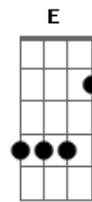

© ukulele-chords.com