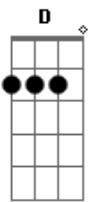

© ukulele-chords.com