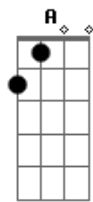

© ukulele-chords.com