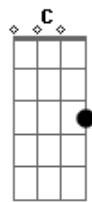

© ukulele-chords.com