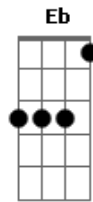

© ukulele-chords.com