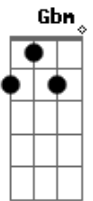

© ukulele-chords.com