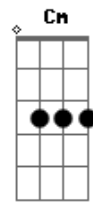

© ukulele-chords.com