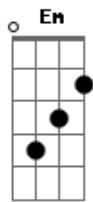

G D
Country Roads, take me home
Em C
To the place I belong
G
West Virginia
D C
Mountain mamma, oh take me home
G
Country roads

(G D Em C G D Cm G)

G
Rollin' down a backwoods
D
Tennessee by way
Em C
One arm on the wheel
G D
Holding my lover with the other
Em C
A Sweet, soft southern thrill
Em

Worked hard all week
D
Got a little jingle
Em C
On a Tennessee Saturday night
G
Couldn't feel better
D Cm G
I'm together with my Dixieland Delight
D
Spend my dollar
Em C
Parkin' a holler neath the mountain moonlight
Em
Hold her up tight
D
Make a little lovin'
Em C
A little turtle-dovin' on a Mason-Dixon night
Em C
Fits my life, oh so right
Cm G
With my Dixieland Delight
Cm G
With my Dixieland Delight

(Eb F G F G A)
(A E Gbm D A E Gbm D Gbm E Gbm D A E F G A FG A)

E
Spend my dollar
Gbm D
Parkin' a holler neath the mountain moonlight
A
Hold her up tight
E
Make a little lovin'
Gbm D
A little turtle-dovin' on a Mason-Dixon night
Gbm D
Fits my life, oh so right
Dm A
With my Dixieland Delight

(A E Gbm D A E Gbm D Gbm E Gbm D A E FG A FG A)

Acordes

© ukulele-chords.com

© ukulele-chords.com

© ukulele-chords.com

© ukulele-chords.com

© ukulele-chords.com

© ukulele-chords.com