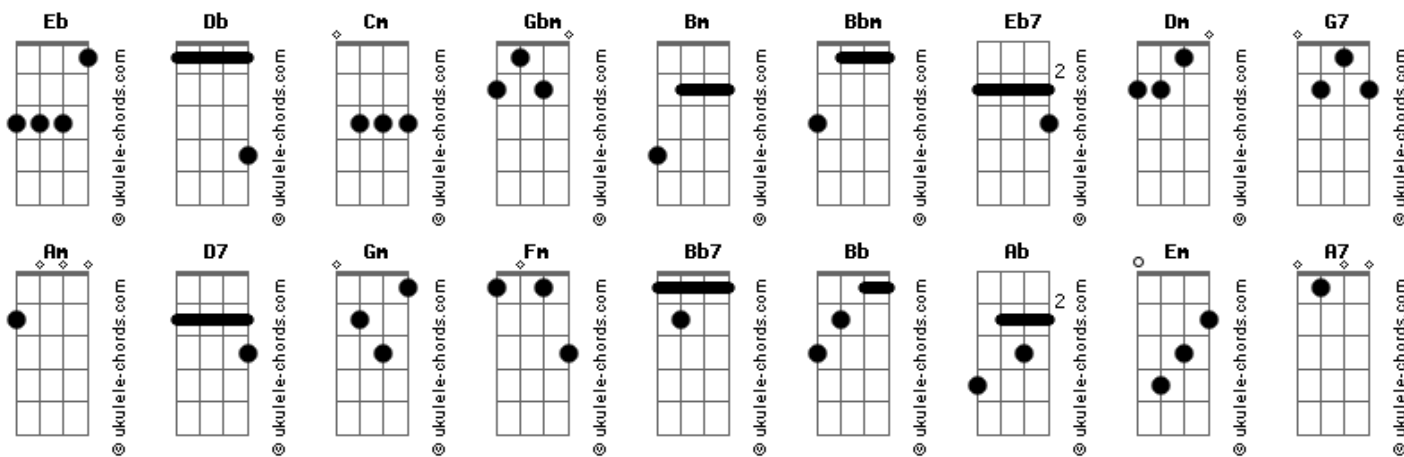

# Final Fantasy XIV: Endwalker - Flow

tom:

Intro: Db Cm Eb Gbm

[Primeira Parte]

Welcome and well met, my brave little spark  
 How long you've wandered, burned bright as a star  
 Oh, I have longed, waiting patiently  
 All this time past every fate  
 Now sing with me once more  
 Share of your life  
 Far greater than memory  
 It's loss and love words cannot hold  
 Boundless, the tale overflows  
 And carries your light out to sea

## Acordes

Should you meet us, arise and surface thus  
 With your own beating heart wish them well

[Refrão]

Deep, dark, far away  
 I heard of your voice  
 With your every choice  
 Now our hands joined round the meaning you sought  
 I'll catch your tears  
 Quench your fears with joy  
 To your devotion  
 Where in time all shall as hope be reborn all

( Gbm Em A7 )  
 ( D A )  
 ( Dm Bm E )  
 [Refrão]

Hush love, close your eyes  
 Let them sleep all blind, in such a still night  
 It calls to unto dreams, be and all  
 Though you will weep  
 The winds rise again  
 For this journey's end  
 Is but one step forward to tomorrow