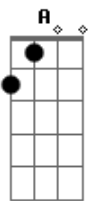

## Acordes

© ukulele-chords.com

© ukulele-chords.com

© ukulele-chords.com

© ukulele-chords.com

© ukulele-chords.com

© ukulele-chords.com

D G Bm A  
 What I had for you was true  
 D G Bm A  
 Things go wrong, they always do