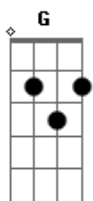

Fine Young Cannibals - She Drives Me Crazy

tom:

D D C C 2x

D G Bm A
I can't stop
D G Bm A
The way I feel
D G Bm A
Things you do
D G Bm A
Don't seem real

D G Bm A
Tell you what, I got in mind?
D G Bm A
Coz we're running, outta time
D G Bm A
Won't you ever, set me free?
D G Bm A
This waiting rounds, killin' me

D G Bm A
She drives me crazy, oo oo
D G Bm A
Like no one else, oo oo
D G
She drives me crazy
Bm A D G Bm A
And I can't help myself

D G Bm A D G Bm A
I can't get, any rest
D G Bm A D G Bm A
People say, I'm obsessed
D G Bm A
Everything that's, serious lasts
D G Bm A
But to me, there's no surprise
D G Bm A
What I have, I knew was true
D G Bm A
Things go wrong, they always do

D G Bm A
She drives me crazy, oo oo
D G Bm A
Like no one else, oo oo

Acordes

© ukulele-chords.com