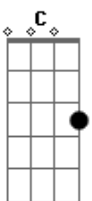

© ukulele-chords.com