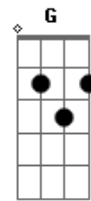

[Refrão]

C F Am Dm C
The snow is starting to fall, circling Waterloo
F Am
The coat that's soaked from the bar
Dm C
The cursed witches' brew
F Am Dm F C
The happiness of it all, set back by you

(C F Am Dm)
(C F Am Dm)

[Segunda Parte]

C F Am Dm
I felt you

Acordes

© ukulele-chords.com

© ukulele-chords.com

© ukulele-chords.com

© ukulele-chords.com

© ukulele-chords.com

© ukulele-chords.com

C F Am Dm
On the first day of fall
C F Am Dm
It's so consuming and the booming
Dm C F Am Dm
Of your voice is just for me
C F Am Dm
I don't have a type
C F Am Dm
I don't have a style
C F Am Dm
I know I do, it's just a test
Dm C F Am Dm
So I object and all the rest