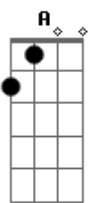

© ukulele-chords.com