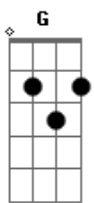

© ukulele-chords.com