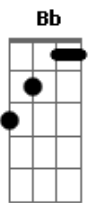

© ukulele-chords.com

D
Yeah, blue on black, tears on a river
C G
Push on a shove, it dont mean much
D
Joker on jack, match on a fire
C G
Cold on ice, a dead mans touch
D C G
Whisper on a scream, never change a thing
A G
Doesn't bring you back, its blue on black
[Solo] D F G Bb
D C Bb D

D
Blue on black, tears on a river
C G
Push on a shove, it dont mean much

[Refrão]

D
Blue on black, tears on a river
C G
Push on a shove, it dont mean much
D
Joker on jack, match on a fire
C G
Cold on ice, a dead mans touch
D C G
Whisper on a scream, never change a thing
A G
Doesn't bring you back, its blue on black

(D C G)

D C G
Blue on black Yeah
D C G
It's blue on black Yeah
D C G
Blue on black Yeah