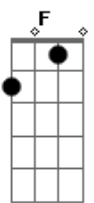

© ukulele-chords.com