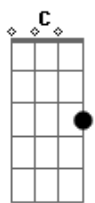

© ukulele-chords.com