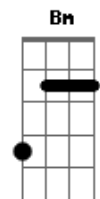

© ukulele-chords.com