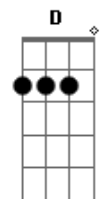

© ukulele-chords.com