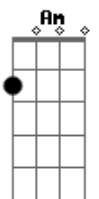

© ukulele-chords.com