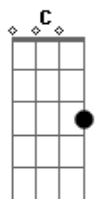

© ukulele-chords.com