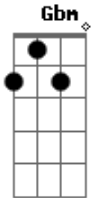

© ukulele-chords.com