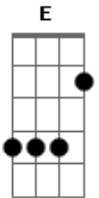

© ukulele-chords.com