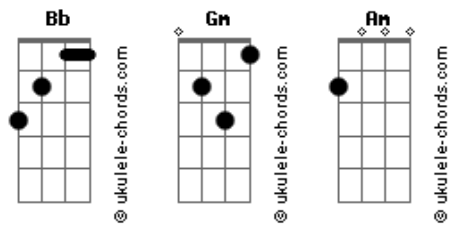

Flogging Molly - Tobacco Island Intro

Tom: **Bb**

Tabbed By: Dylan Browne

Chorus

Bb

Gm

Main Melody

Acordes

Verse Chords

Gm, Bb, Gm, Bb, F, **Am**

Just Listen to it for changes and rhythms

I'll finish the whole thing soon but I thought an intro tab would be good for a start