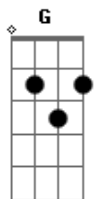

Flyleaf - Circle

Tom: A

(com acordes na forma de Capotraste na 2ª casa G)

Circle encircles the earth chance and choice break his heart

His innocent arm moves to save me and i am spared

His beautiful arm is bloody and cut off

His heart ripped out to show me he loved me

But i would not believe him he did all that he could

I still would not believe him, oh. . .

I left his arms empty and tied out stretched for me until he died

I left his arms empty and tied out stretched for me until he died

No man shows greater love than when a man lays down his life
For his beloved

I left his arms empty and tied out stretched until he died

I left his arms empty and tied outstretched for me until he died

Here i'm alive and i don't have the right and he gave me the right

Costing him his life new mercy's in the morning

I believe what if i believe you now could it ever change this,oh?

Forgive me, believe me please come back tonight

Acordes

© ukulele-chords.com

© ukulele-chords.com