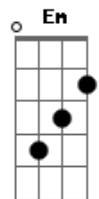

Flyleaf - Circle

Tom: A

(com acordes na forma de Capotraste na 2ª casa G)

Circle encircles the earth chance and choice break his heart

His innocent arm moves to save me and i am spared

His beautiful arm is bloody and cut off

His heart ripped out to show me he loved me

But i would not believe him he did all that he could

I still would not believe him, oh. . .

I left his arms empty and tied out stretched for me until he died

I left his arms empty and tied out stretched for me until he died

No man shows greater love than when a man lays down his life
For his beloved

I left his arms empty and tied out stretched until he died

I left his arms empty and tied outstretched for me until he died

Here i'm alive and i don't have the right and he gave me the right

Costing him his life new mercy's in the morning

I believe what if i believe you now could it ever change this,oh?

Forgive me, believe me please come back tonight

Acordes

© ukulele-chords.com

© ukulele-chords.com