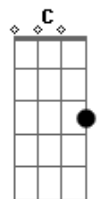

© ukulele-chords.com