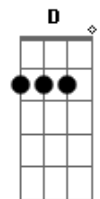

© ukulele-chords.com