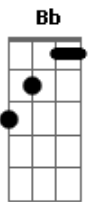

If you miss me

C B Bb D
Never go away hopefully you'll come and stay someday

Solo: (D, D 4casa)

G Bb D
If you're leaving come back soon

G Bb D
that's not easy to say

G Bb D

I will wait here dream of you

G Bb F
all alone as i ache

Solo: (D, D 4casa)

(D, D 4casa)

Did i lose you [x3]

C B Bb D
Somewhere down the line hide and seeks alrigit if i find

(D, D 4casa)

Do you miss me

Like i miss you

If you miss me

C B Bb D
Never go away hopefully you'll come and stay someday

G Bb D
If you're leaving come back soon

G Bb D
that's not easy to say

G Bb D
I will wait here dream of you

G Bb F
all alone as i ache

(D, D 4casa)
How i miss you [x3]

C B Bb D
I should never call how i hope that you still miss me

Acordes

© ukulele-chords.com

© ukulele-chords.com

© ukulele-chords.com

© ukulele-chords.com

© ukulele-chords.com

© ukulele-chords.com