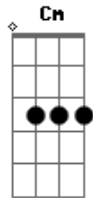

[Segunda Parte]

And you ain?t got to do a thing to get that love
 You ain't gotta act nice to get that hug
 It don't matter if you stuck inside that mud

Acordes

© ukulele-chords.com

© ukulele-chords.com

© ukulele-chords.com

© ukulele-chords.com

The sun still gon' be shining down on us
 If you've ever felt left out, burdened, and weak
 I promise that the lie straight from the enemy
 Come and fill your mind, body, soul, and energy
 But do not be deceived 'cause