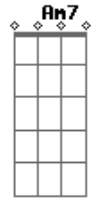

© ukulele-chords.com