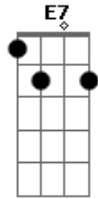

© ukulele-chords.com