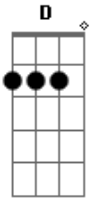

© ukulele-chords.com