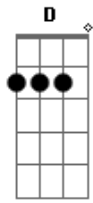

Frank Sinatra - Close to You

Tom: D
Intro: G G Gdim A7 A7

D A7 G G Em A7 Gdim D G D
Close to you, I will always stay;
D D Em A7 Edim Bm D7
Close to you, though you're far away.
G G Gm
You'll always be near
Gdim D Gbm Bm
As though you were here by my side.
E Bm D Bm A Gbm A7/13-
No matter where, in my dreams I'll find you there
D A7 G G Em A7 Gdim D G D
Close to me, sharing your caress.

D D Em A7 Edim Bm D7
Can't you see you're my happiness?
G G G Gm Edim A7 D
Wherever you go, my heart will go, too.
A B7
What can I do?
G G Gdim A7 A7 D
It only wants to be close to you.
G G G Gm Edim A7 D
Wherever you go, my heart will go, too.
Gbm B7
What can I do?
G G Gdim A7 A7 D
It only wants to be close to you.

Acordes