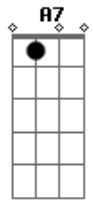

© ukulele-chords.com