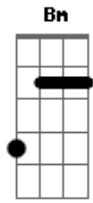

© ukulele-chords.com