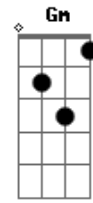

© ukulele-chords.com