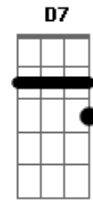

© ukulele-chords.com