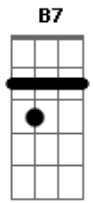

© ukulele-chords.com