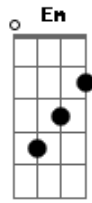

© ukulele-chords.com