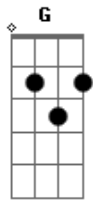

© ukulele-chords.com

© ukulele-chords.com