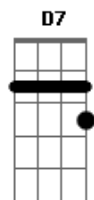

© ukulele-chords.com