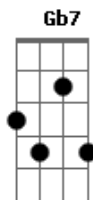

© ukulele-chords.com