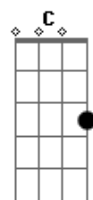

© ukulele-chords.com