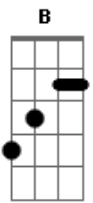

Frank Sinatra - My Way

tom:
D

Intro: D

[Primeira Parte]

And now the end is near
And so I face the final curtain
My friend, I'll say it clear
I'll state my case of which I'm certain

I've lived a life that's full
I've travelled each and every highway
And more, much more than this
I did it my way

[Segunda Parte]

Regrets, I've had a few
But then again, too few to mention
I did what I had to do
And saw it through without exemption

I planned each charted course
Each careful step along the byway
And more, much more than this
I did it my way

[Refrão 1]

Yes there were times, I'm sure you knew
When I bit off more than I could chew

Acordes

© ukulele-chords.com

© ukulele-chords.com

© ukulele-chords.com

© ukulele-chords.com

© ukulele-chords.com

For what is a man, what has he got
If not himself, then he has naught
To say the things, he truly feels
And not the words of one who kneels
The record shows, I took the blows
And did it my way

(D D7M Am7 D7)
(G Gm D Gbm Bm7)