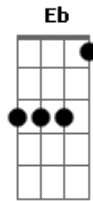

© ukulele-chords.com