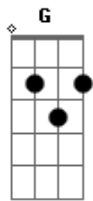

Bm Em
Umare ochita yorokobi wo shiru

Am D7 G
Let's stay together itsumo

(G C D Eb Em)
(A7 D D7)

(G C D Eb Em)
(A7 D D7)

(G)

Acordes

© ukulele-chords.com

© ukulele-chords.com