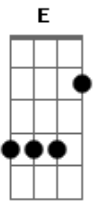

Bm Em
Umare ochita yorokobi wo shiru

Am D7 G
Let's stay together itsumo

(G C D Eb Em)
(A7 D D7)

(G C D Eb Em)
(A7 D D7)

(G)

Acordes

© ukulele-chords.com

© ukulele-chords.com