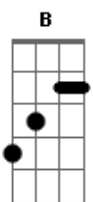

© ukulele-chords.com