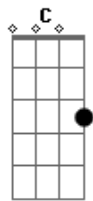

Bm Em
Umare ochita yorokobi wo shiru

Am D7 G
Let's stay together itsumo

(G C D Eb Em)
(A7 D D7)

(G C D Eb Em)
(A7 D D7)

(G)

Acordes

© ukulele-chords.com

© ukulele-chords.com