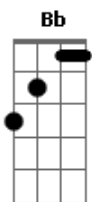

© ukulele-chords.com