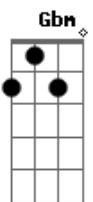

© ukulele-chords.com