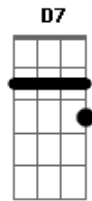

© ukulele-chords.com