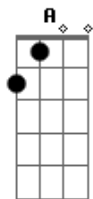

© ukulele-chords.com