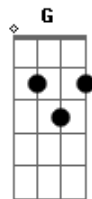

© ukulele-chords.com