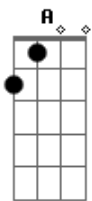

A
Standing On The Hill
B
My Spirit's Released

Acordes

© ukulele-chords.com

© ukulele-chords.com

© ukulele-chords.com

© ukulele-chords.com

© ukulele-chords.com

© ukulele-chords.com

© ukulele-chords.com

© ukulele-chords.com

© ukulele-chords.com

Gbm E
But I've Got To Get There
C
Still

(F Dm G)

A E
It's Just Confusion
Em G
An Illusion
F
Easily Overdone
A E Em
Here Comes Resolution

G
Absolution
A Em
It's Not An Illusion
G
Not A Fiction
F
Easily Overcome
A Em
Here Comes Revolution
G
Absolution