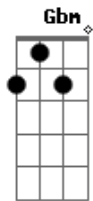

A
Standing On The Hill
B
My Spirit's Released

Acordes

© ukulele-chords.com

© ukulele-chords.com

© ukulele-chords.com

© ukulele-chords.com

© ukulele-chords.com

© ukulele-chords.com

© ukulele-chords.com

© ukulele-chords.com

© ukulele-chords.com

Gbm E
But I've Got To Get There
C
Still

(F Dm G)

A E
It's Just Confusion
Em G
An Illusion
F
Easily Overdone
A E Em
Here Comes Resolution

G
Absolution
A Em
It's Not An Illusion
G
Not A Fiction
F
Easily Overcome
A Em
Here Comes Revolution
G
Absolution